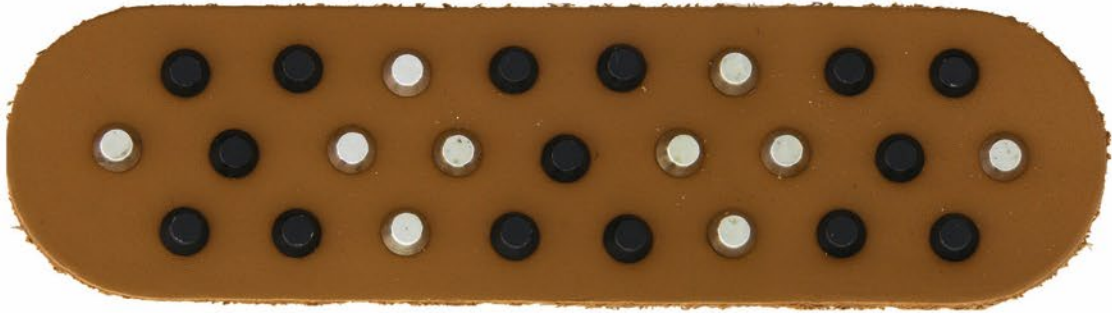

REMACHES AUTOPERFORANTES

RE-00006